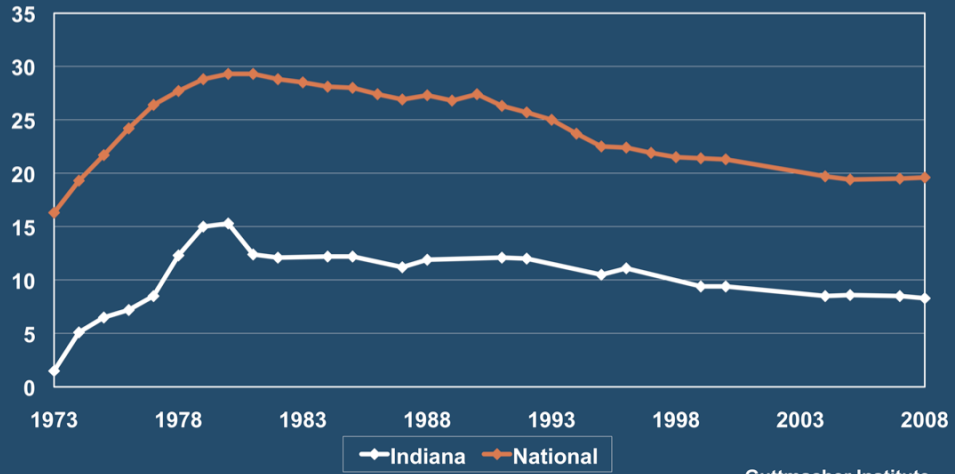

# Trends in Abortion in Indiana, 1973-2008

*Guttmacher Institute*

© *January 2011*

# Annual number of abortions in Indiana, 1973-2008

Number of legal abortions occurring in the state

\* Beginning in 1988, data were collected every four years, while previously data were collected more frequently.

# Abortion rates in the United States and Indiana, 1973-2008

Abortions per 1,000 women aged 15-44, by state of occurrence

Guttmacher Institute