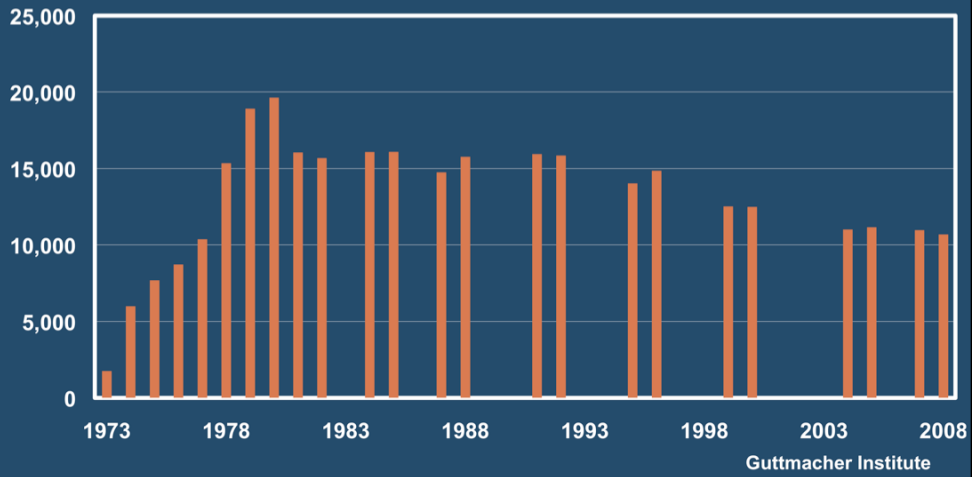

# Trends in Abortion in Indiana, 1973-2008

*Guttmacher Institute*

© *January 2011*

# Annual number of abortions in Indiana, 1973-2008

Number of legal abortions occurring in the state

\* Beginning in 1988, data were collected every four years, while previously data were collected more frequently.

# Abortion rates in the United States and Indiana, 1973-2008

Abortions per 1,000 women aged 15-44, by state of occurrence

Guttmacher Institute

# Number of abortion providers in Indiana, 1973-2008

\* Beginning in 1988, data were collected every four years, while previously data were collected more frequently.