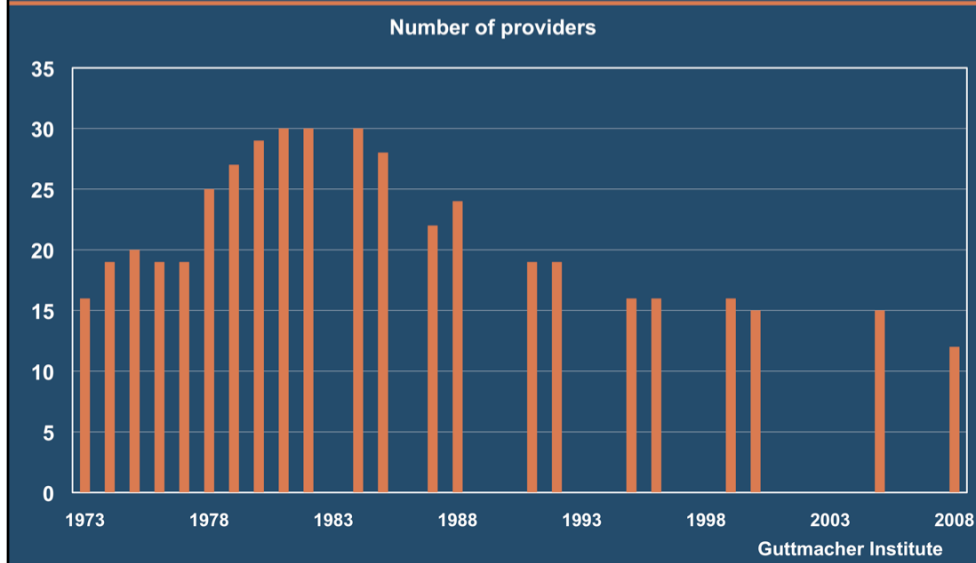

# Trends in Abortion in Indiana, 1973-2008

*Guttmacher Institute*

© *January 2011*

# Annual number of abortions in Indiana, 1973-2008

Number of legal abortions occurring in the state

\* Beginning in 1988, data were collected every four years, while previously data were collected more frequently.

# Abortion rates in the United States and Indiana, 1973-2008

Abortions per 1,000 women aged 15-44, by state of occurrence

Guttmacher Institute

# Number of abortion providers in Indiana, 1973-2008

\* Beginning in 1988, data were collected every four years, while previously data were collected more frequently.