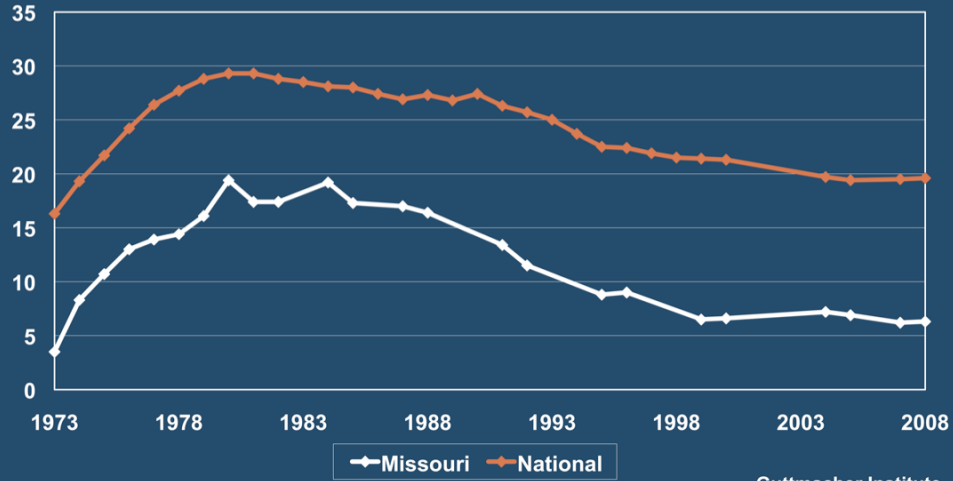

# Trends in Abortion in Missouri, 1973-2008

*Guttmacher Institute*

© *January 2011*

# Annual number of abortions in Missouri, 1973-2008

Number of legal abortions occurring in the state

\* Beginning in 1988, data were collected every four years, while previously data were collected more frequently.

# Abortion rates in the United States and Missouri, 1973-2008

Abortions per 1,000 women aged 15-44, by state of occurrence

Guttmacher Institute

## Number of abortion providers in Missouri, 1973-2008

\* Beginning in 1988, data were collected every four years, while previously data were collected more frequently.