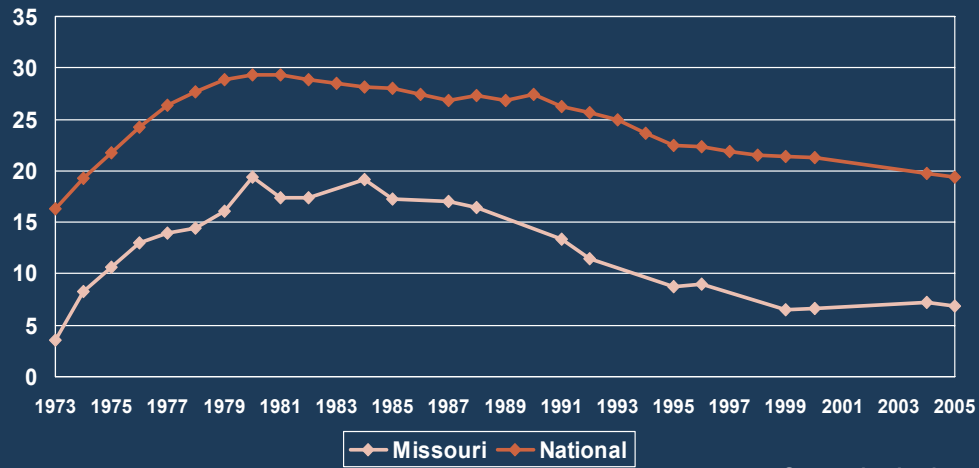

# Trends in Abortion in Missouri, 1973-2005

*Guttmacher Institute*

© *January 2008*

# Annual number of abortions in Missouri, 1973-2005

Number of legal abortions occurring in the state

\* Beginning in 1988, data were collected every four years, while previously data were collected more frequently.

# Abortion rates in the United States and Missouri, 1973-2005

Abortions per 1,000 women aged 15-44, by state of occurrence

Guttmacher Institute

# Number of abortion providers in Missouri, 1973-2005

\* Beginning in 1988, data were collected every four years, while previously data were collected more frequently.