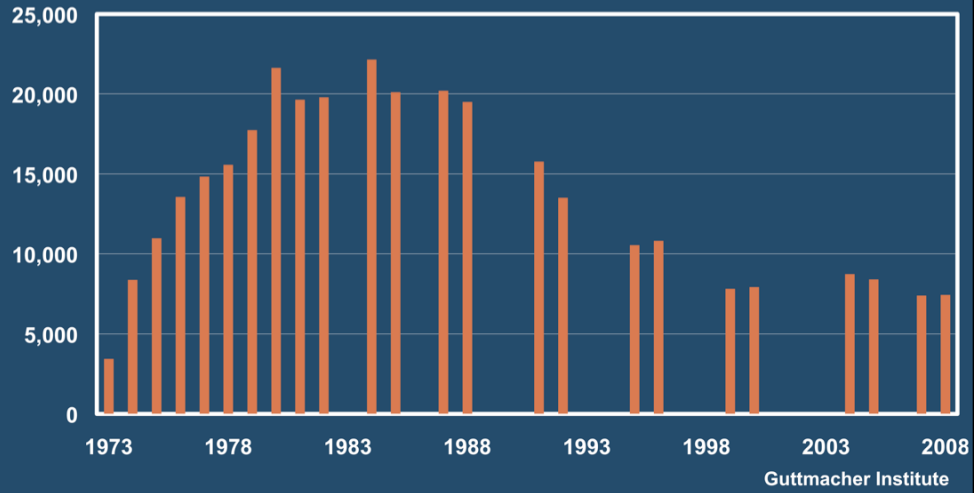

# Trends in Abortion in Missouri, 1973-2008

*Guttmacher Institute*

© *January 2011*

# Annual number of abortions in Missouri, 1973-2008

Number of legal abortions occurring in the state

\* Beginning in 1988, data were collected every four years, while previously data were collected more frequently.

# Abortion rates in the United States and Missouri, 1973-2008

Abortions per 1,000 women aged 15-44, by state of occurrence

Guttmacher Institute

## Number of abortion providers in Missouri, 1973-2008

\* Beginning in 1988, data were collected every four years, while previously data were collected more frequently.