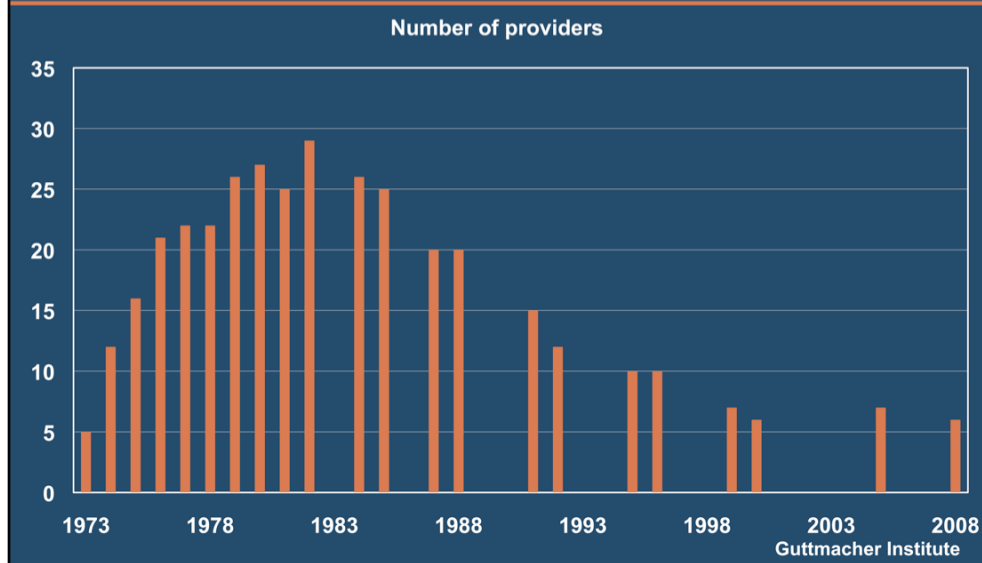

# Trends in Abortion in Missouri, 1973-2008

*Guttmacher Institute*

© *January 2011*

# Annual number of abortions in Missouri, 1973-2008

Number of legal abortions occurring in the state

\* Beginning in 1988, data were collected every four years, while previously data were collected more frequently.

# Abortion rates in the United States and Missouri, 1973-2008

Abortions per 1,000 women aged 15-44, by state of occurrence

Guttmacher Institute

## Number of abortion providers in Missouri, 1973-2008

\* Beginning in 1988, data were collected every four years, while previously data were collected more frequently.