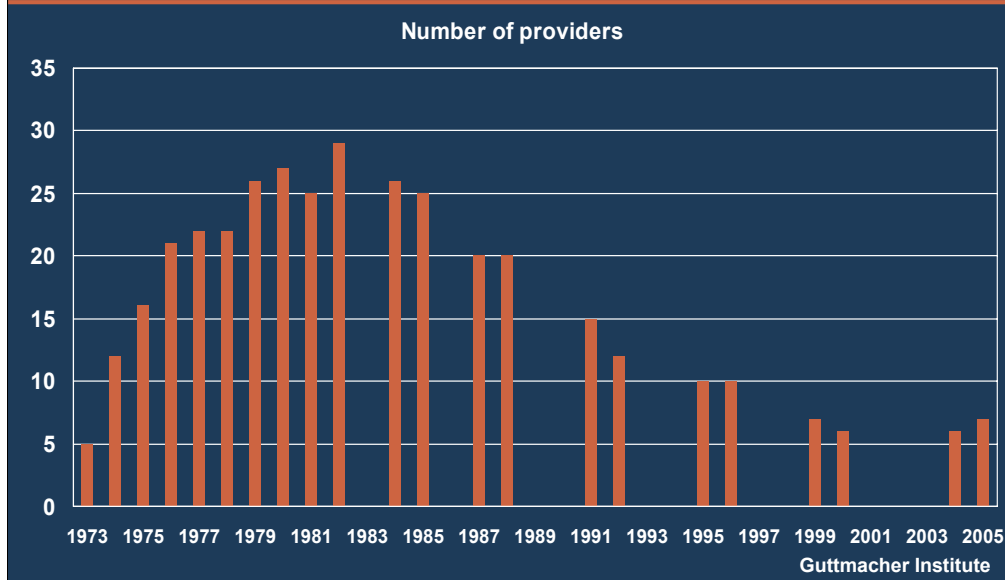

# Trends in Abortion in Missouri, 1973-2005

*Guttmacher Institute*

© *January 2008*

# Annual number of abortions in Missouri, 1973-2005

Number of legal abortions occurring in the state

\* Beginning in 1988, data were collected every four years, while previously data were collected more frequently.

# Abortion rates in the United States and Missouri, 1973-2005

Abortions per 1,000 women aged 15-44, by state of occurrence

Guttmacher Institute

# Number of abortion providers in Missouri, 1973-2005

\* Beginning in 1988, data were collected every four years, while previously data were collected more frequently.