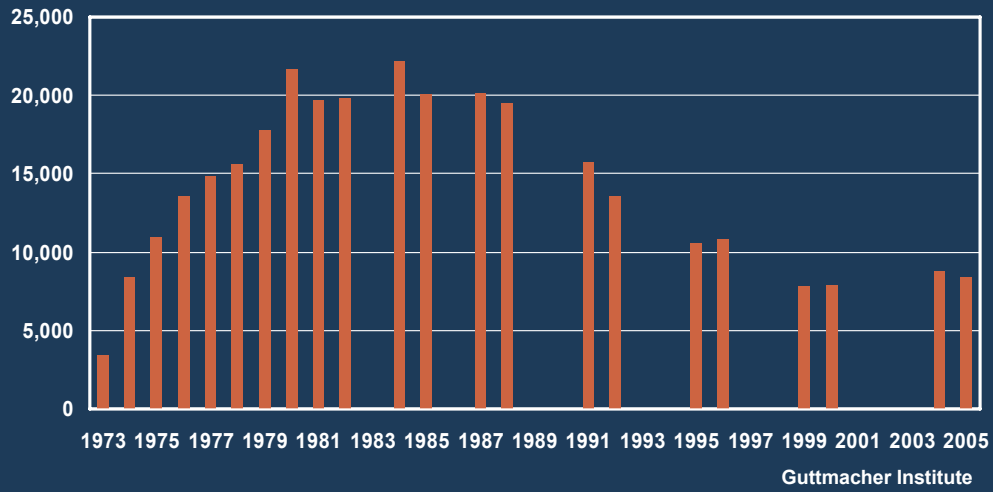

# Trends in Abortion in Missouri, 1973-2005

*Guttmacher Institute*

© *January 2008*

# Annual number of abortions in Missouri, 1973-2005

Number of legal abortions occurring in the state

\* Beginning in 1988, data were collected every four years, while previously data were collected more frequently.

# Abortion rates in the United States and Missouri, 1973-2005

Abortions per 1,000 women aged 15-44, by state of occurrence

Guttmacher Institute

# Number of abortion providers in Missouri, 1973-2005

\* Beginning in 1988, data were collected every four years, while previously data were collected more frequently.