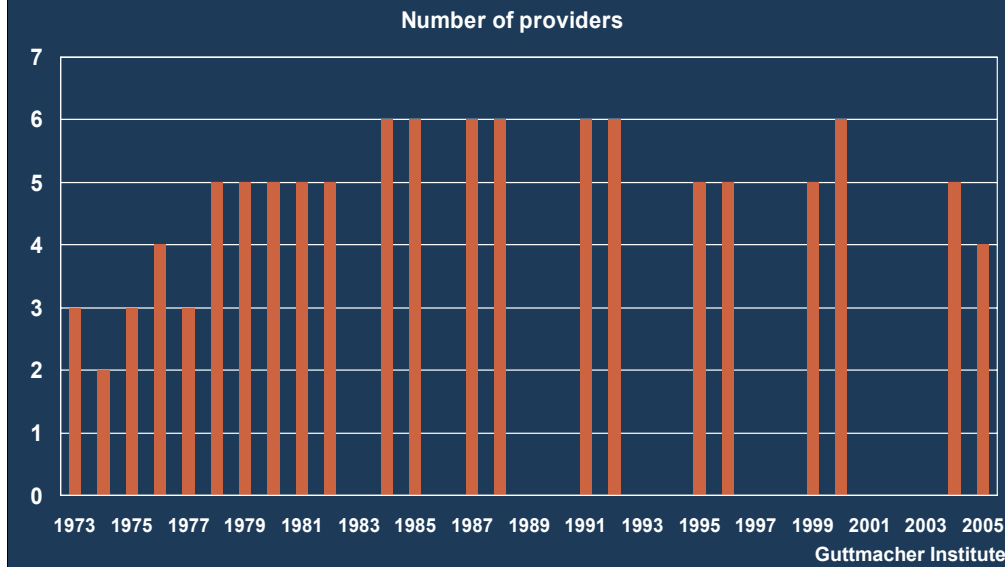

# Trends in Abortion in Rhode Island, 1973-2005

*Guttmacher Institute*

© *January 2008*

# Annual number of abortions in Rhode Island, 1973-2005

Number of legal abortions occurring in the state

\* Beginning in 1988, data were collected every four years, while previously data were collected more frequently.

# Abortion rates in the United States and Rhode Island, 1973-2005

Abortions per 1,000 women aged 15-44, by state of occurrence

Guttmacher Institute

# Number of abortion providers in Rhode Island, 1973-2005

\* Beginning in 1988, data were collected every four years, while previously data were collected more frequently.