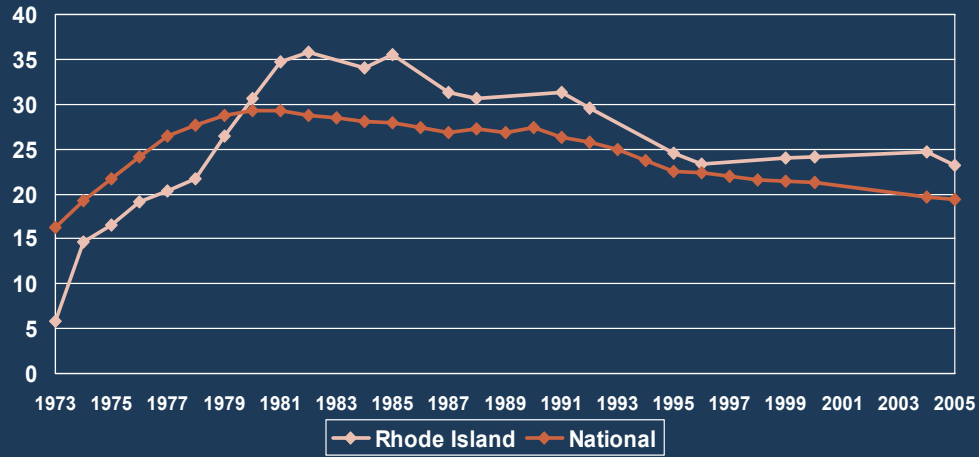

# Trends in Abortion in Rhode Island, 1973-2005

*Guttmacher Institute*

© *January 2008*

# Annual number of abortions in Rhode Island, 1973-2005

Number of legal abortions occurring in the state

\* Beginning in 1988, data were collected every four years, while previously data were collected more frequently.

# Abortion rates in the United States and Rhode Island, 1973-2005

Abortions per 1,000 women aged 15-44, by state of occurrence

Guttmacher Institute