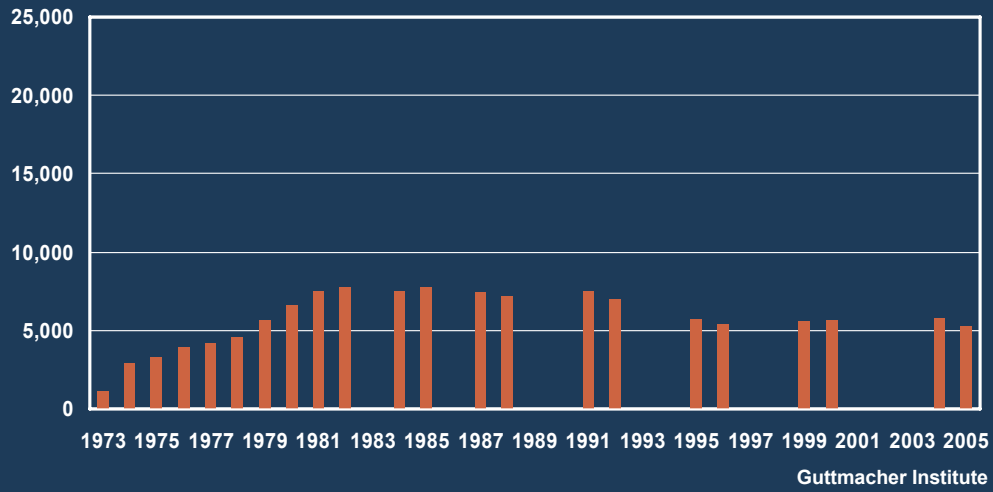

# Trends in Abortion in Rhode Island, 1973-2005

*Guttmacher Institute*

© *January 2008*

# Annual number of abortions in Rhode Island, 1973-2005

Number of legal abortions occurring in the state

\* Beginning in 1988, data were collected every four years, while previously data were collected more frequently.

# Abortion rates in the United States and Rhode Island, 1973-2005

Abortions per 1,000 women aged 15-44, by state of occurrence

Guttmacher Institute

# Number of abortion providers in Rhode Island, 1973-2005

\* Beginning in 1988, data were collected every four years, while previously data were collected more frequently.