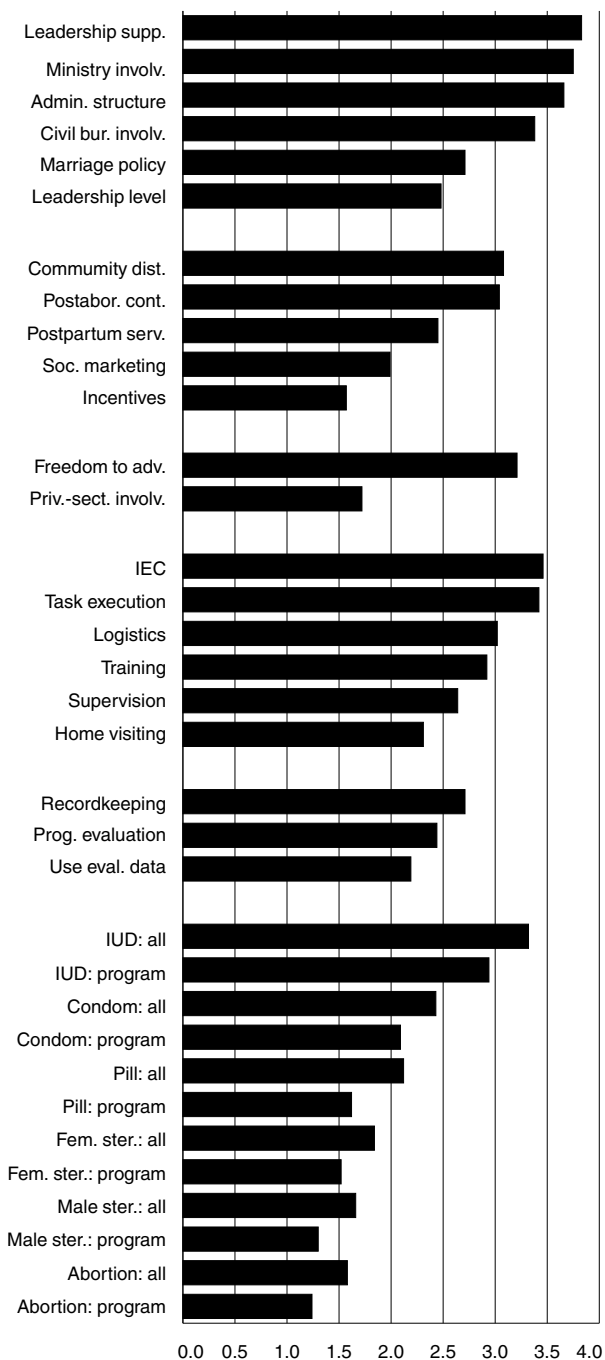

Figure 1. Mean family planning program effort scores of 15 selected Vietnamese provinces, by program index

Note: For complete program index labels, see Table 1.